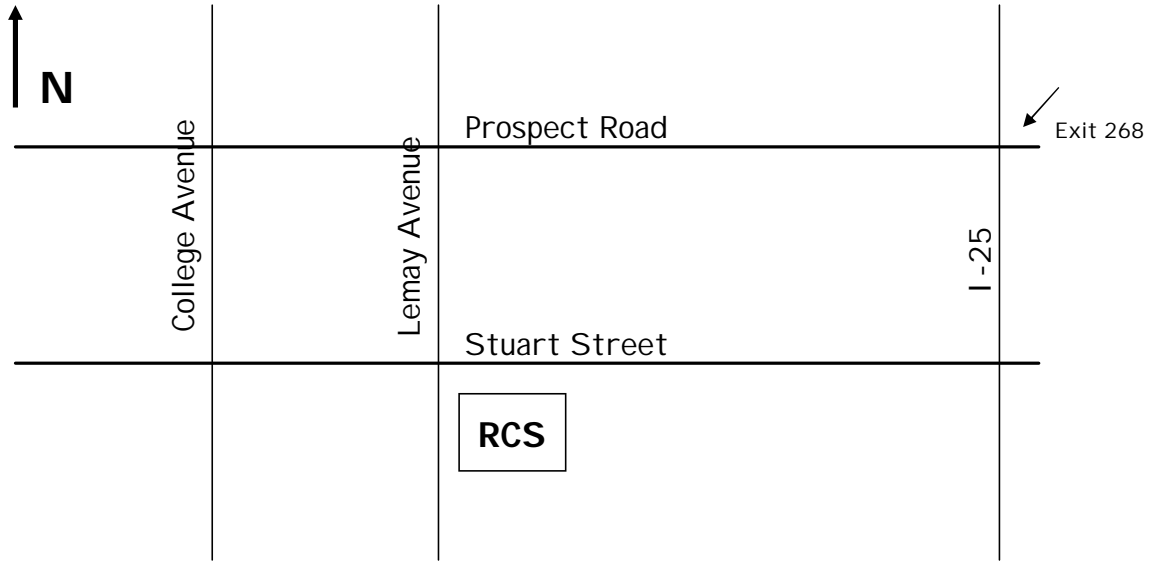

Directions to Ridgeview Classical Schools

Ridgeview Classical Schools
1800 South Lemay Avenue
Fort Collins Co 80525

970-494-4620